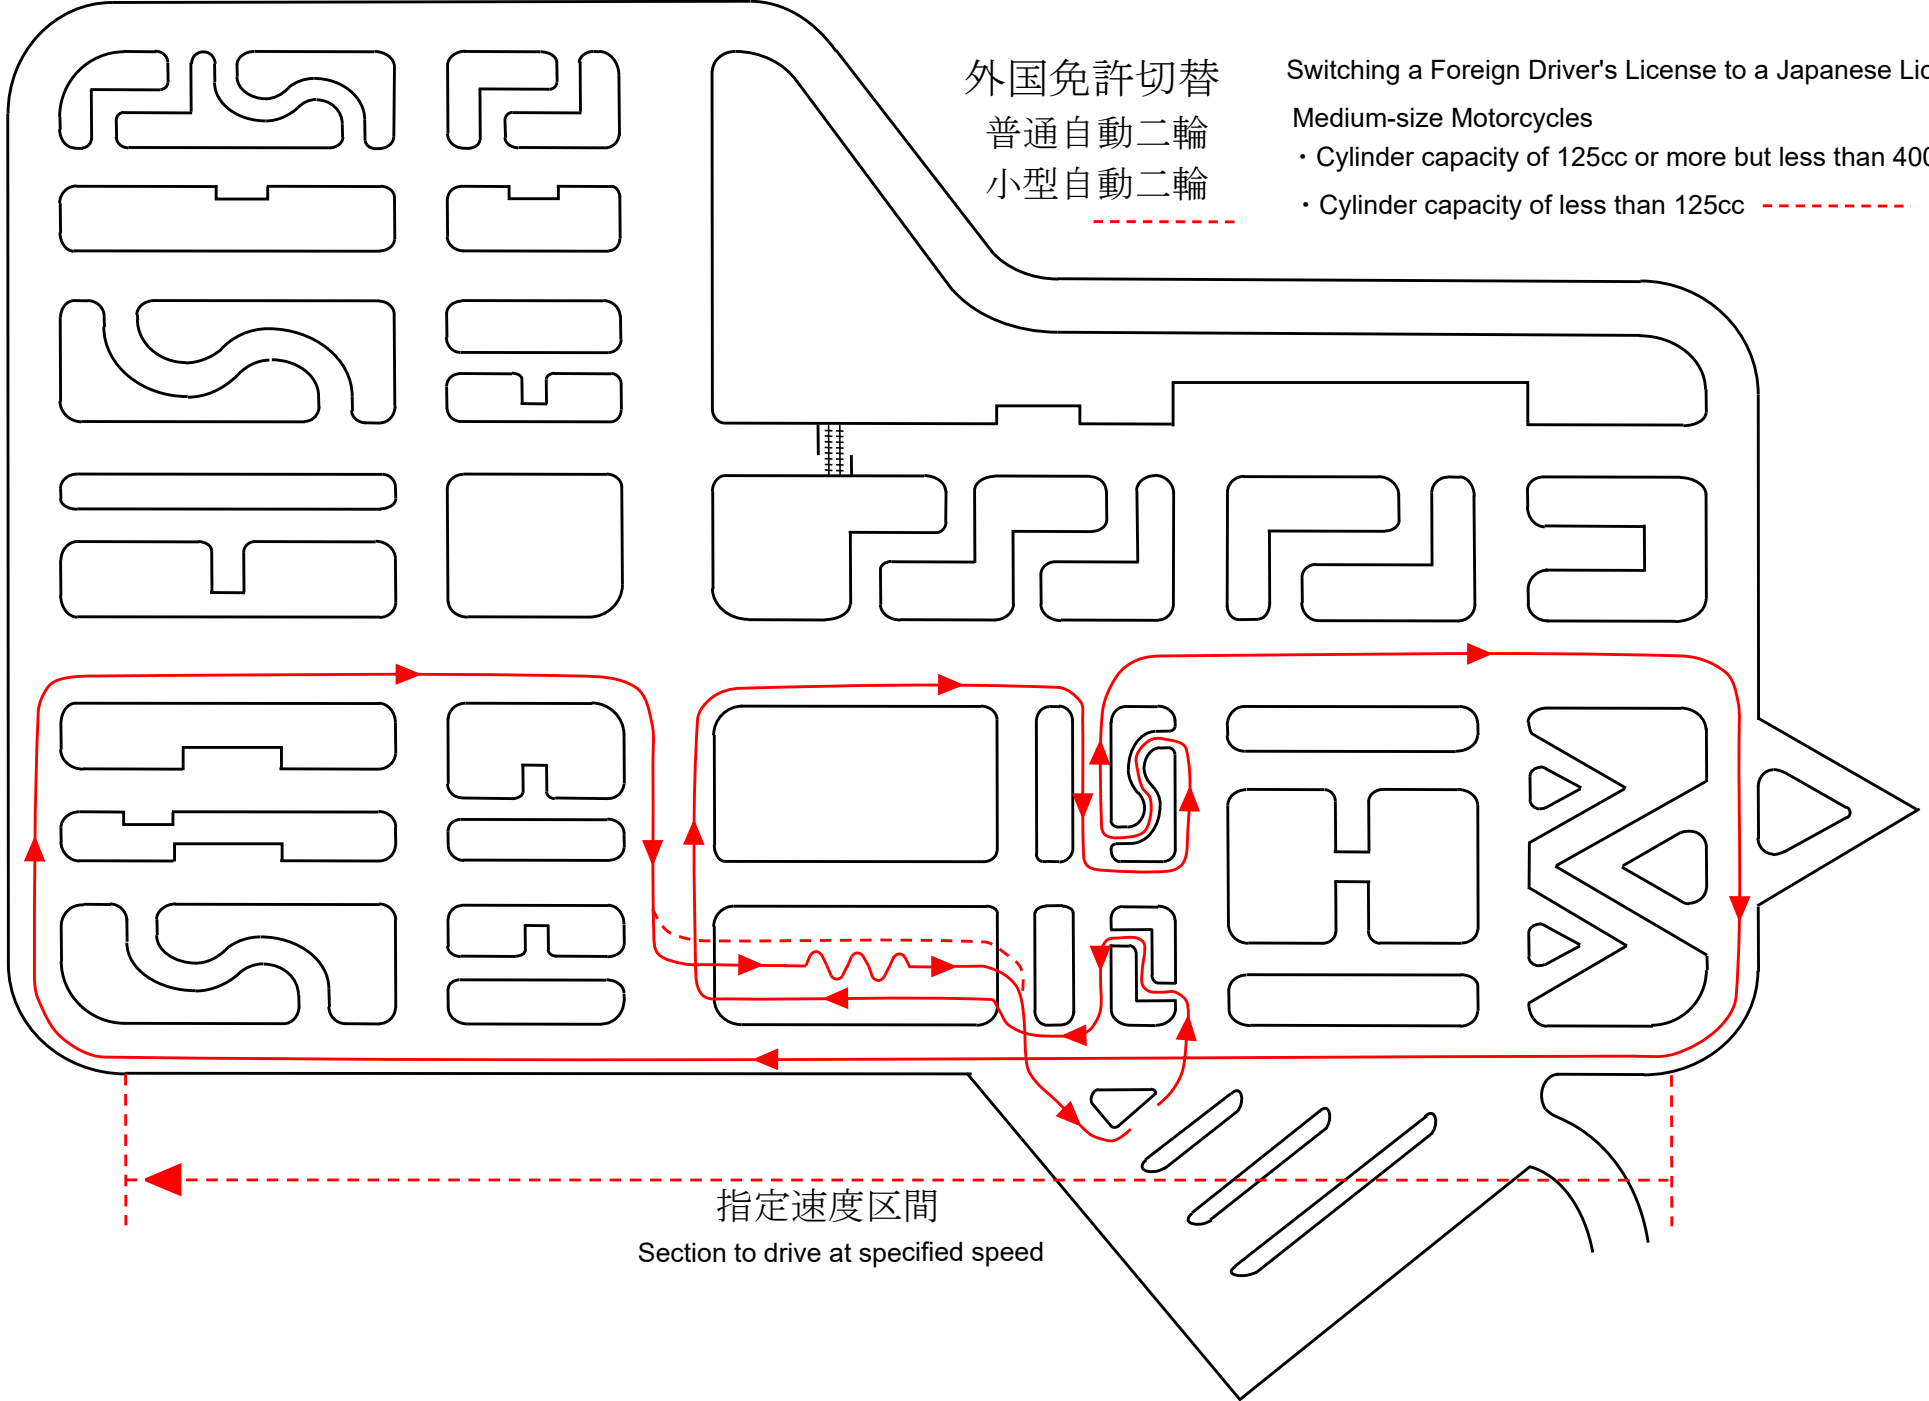

外国免許切替
大型自動二輪

Switching a Foreign Driver's License
to a Japanese License
• Large-size Motorcycles

外国免許切替
普通自動二輪
小型自動二輪

Switching a Foreign Driver's License to a Japanese License
Medium-size Motorcycles
• Cylinder capacity of 125cc or more but less than 400cc
• Cylinder capacity of less than 125cc

指定速度区間
Section to drive at specified speed