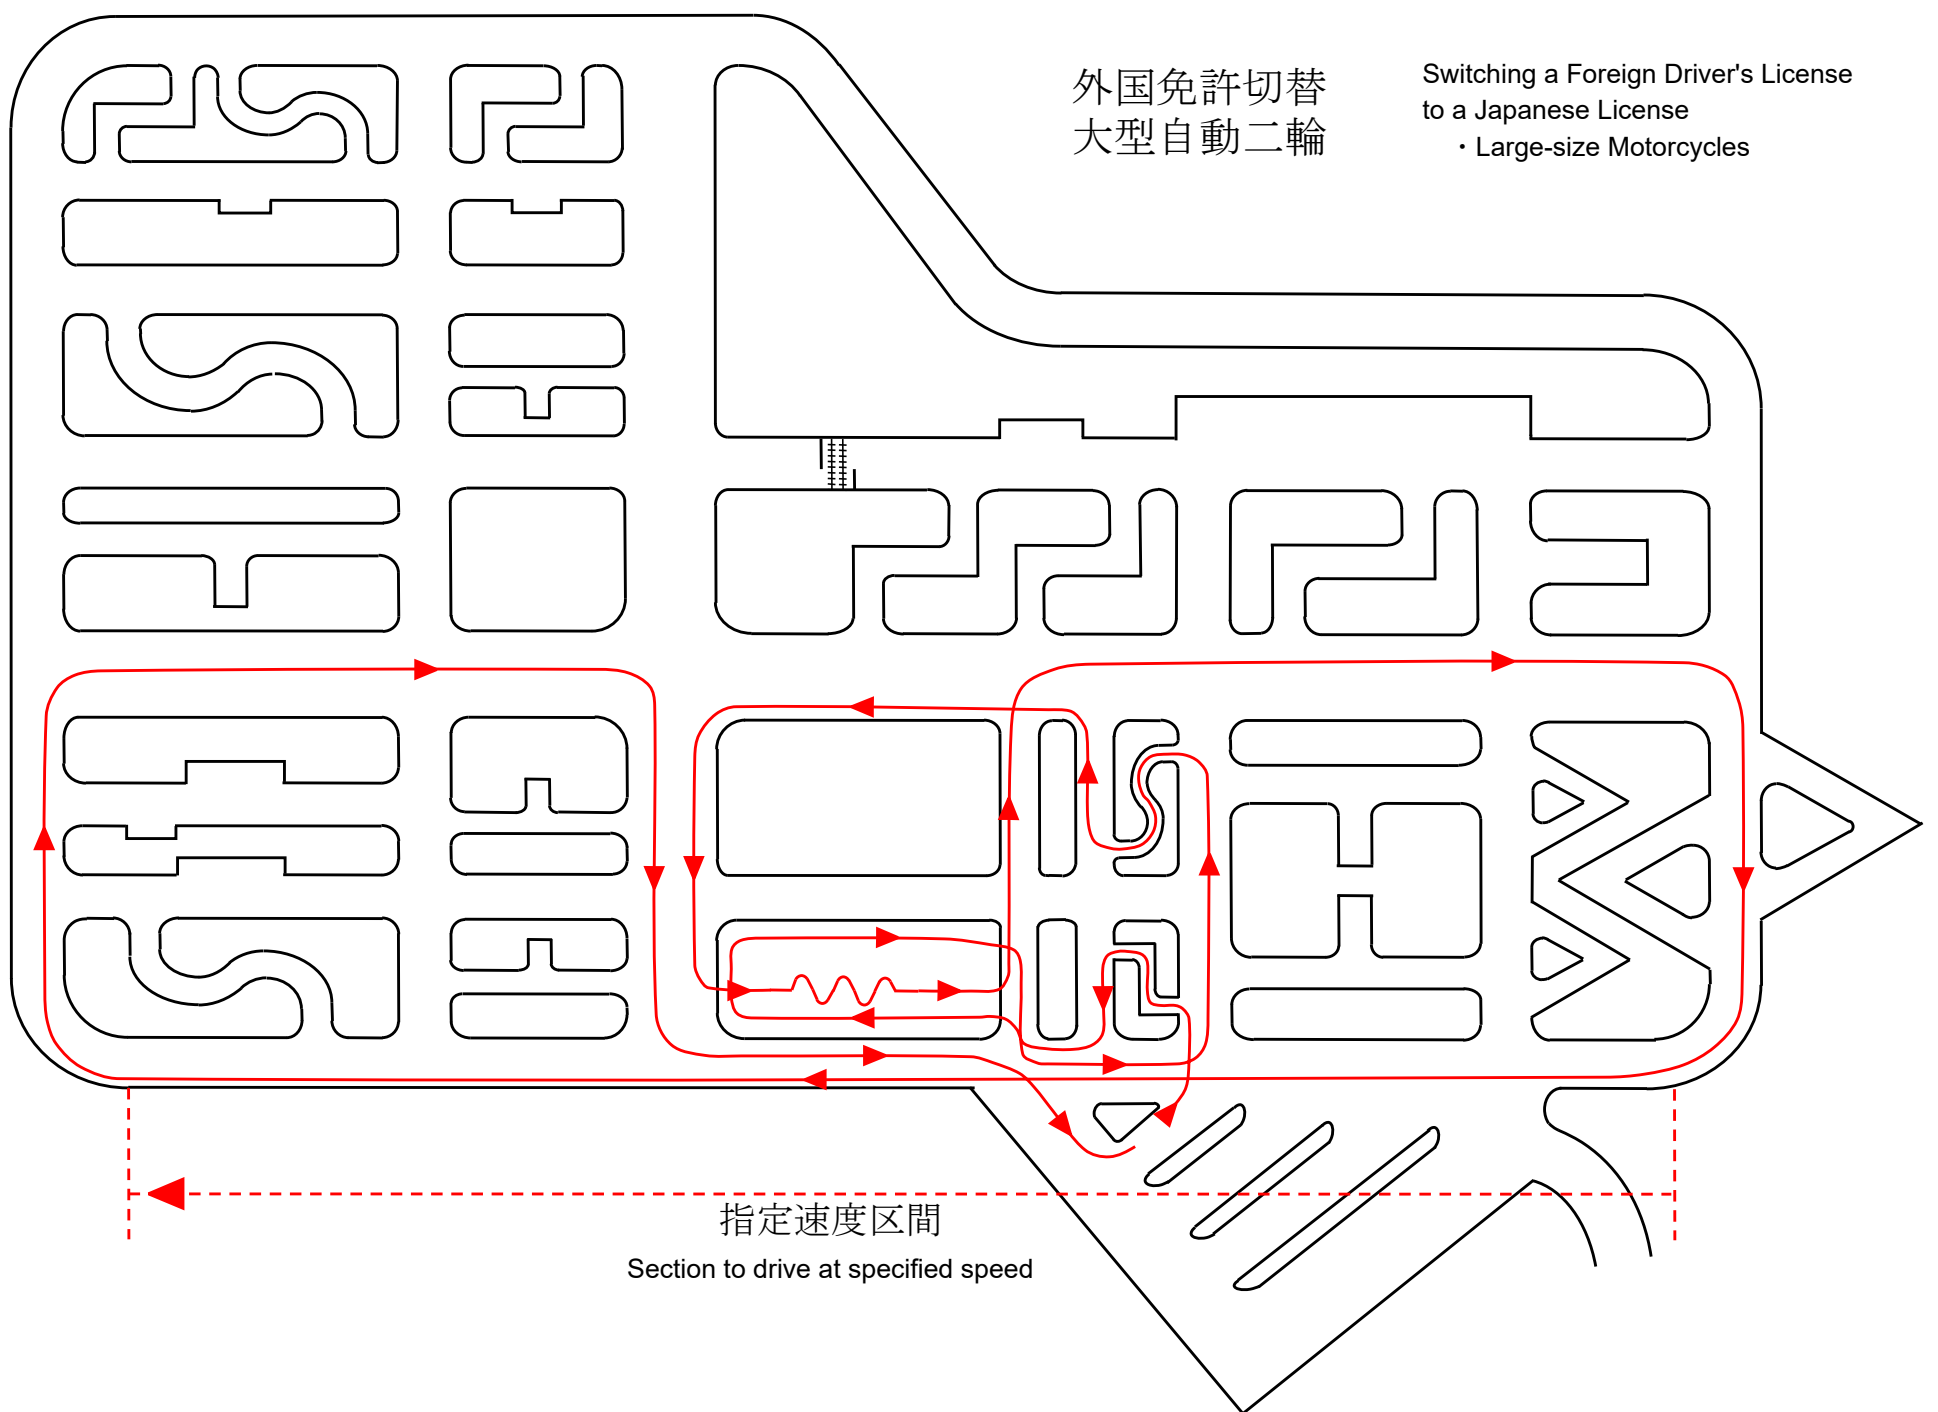

外国免許切替
大型自動二輪

Switching a Foreign Driver's License
to a Japanese License
• Large-size Motorcycles

外国免許切替
普通自動二輪
小型自動二輪

Switching a Foreign Driver's License to a Japanese License
Medium-size Motorcycles
• Cylinder capacity of 125cc or more but less than 400cc
• Cylinder capacity of less than 125cc

指定速度区間
Section to drive at specified speed